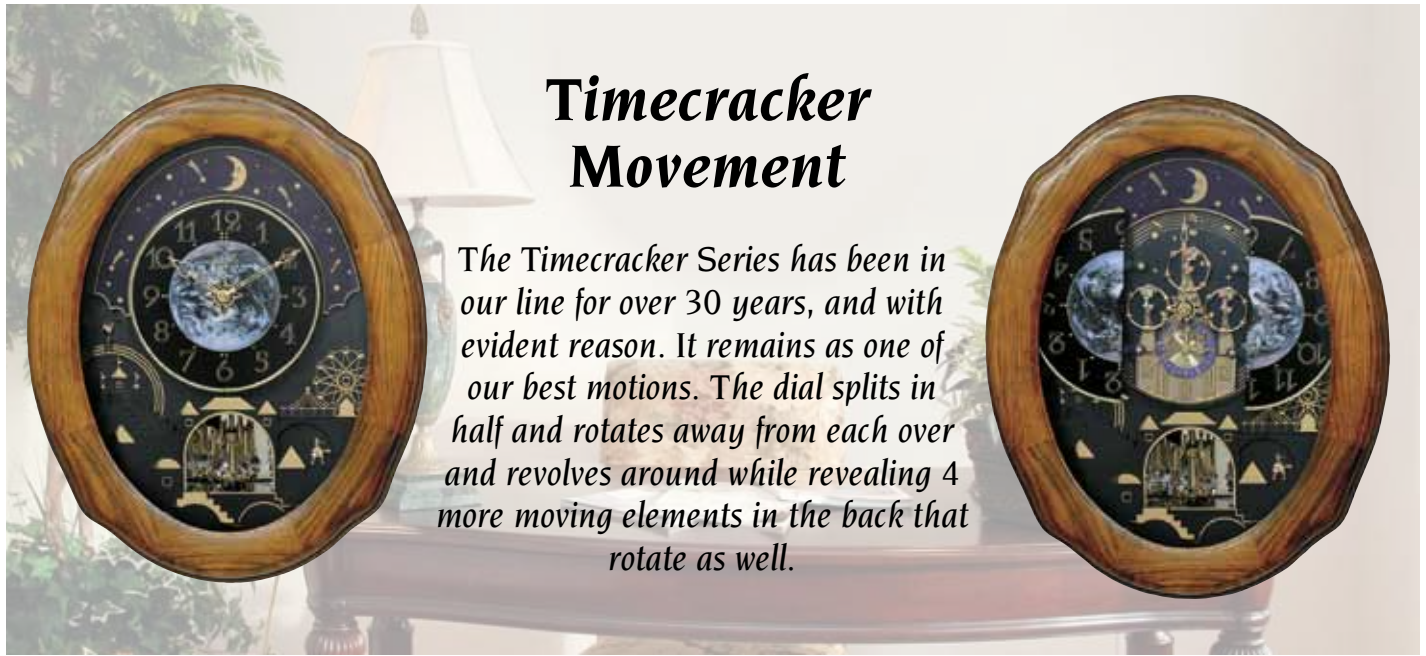

Timecracker Movement

The Timecracker Series has been in our line for over 30 years, and with evident reason. It remains as one of our best motions. The dial splits in half and rotates away from each other and revolves around while revealing 4 more moving elements in the back that rotate as well.