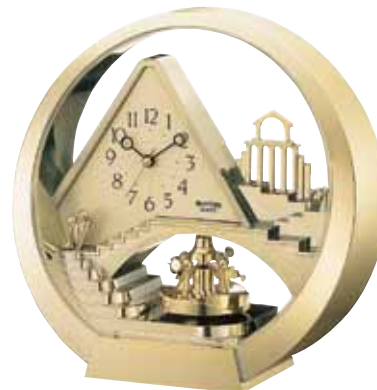

Musical Motion Clocks

Contemporary Motion Clocks

4RH741WR18 Angel Clock

These animated and musical angels add heavenly character to this brilliant clock. The gentle rotating motion of the pendulum will relax you as you hear "For Elise" play every hour. Clock is battery quartz operated.

- Volume control
- ON/OFF switch
- Requires 1 C & 2 AA size batteries

Plays one well-known melody every hour on the hour.

For Elise

Size : 10.3"H x 8.5"W
Weight : 2.1 lbs.
Case Pack : 3 pcs.
UPC # 009136741184

Contemporary Motion Clocks

Decorative tabletop clocks that have withstood the test of time. This category contains some of our longest active clocks in our line. They are designed beautifully and simple with rotating pendulums and with a story to tell.

4RG573-R18 Stairway to Heaven

This clock is truly a stairway to heaven with its motion and decorated setting. Clock is battery quartz operated.

- Requires 2 AA size batteries

Size : 9.2"H x 9.4"W
Weight : 2.0 lbs.
Case Pack : 10 pcs.
UPC # 009136573181